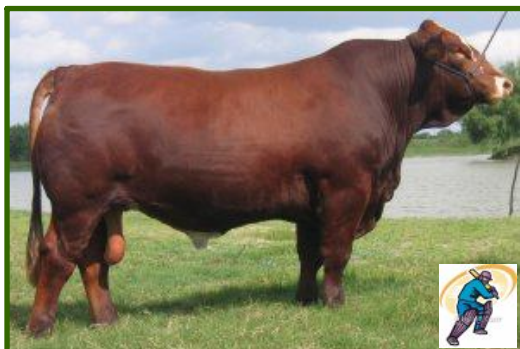

LMC RFI Smith Red Bullet

Stats

B.M. +1.8
WW+31.6
YW+ 61.5
MM +5.4
MWW +21.2

Your No 5 batsman is your last recognised batsman and usually has to bat with the tail-enders and finish the innings off with style. Red Bullet has produced countless champs such as Nat Champ LM No Limit. Red Bullet is the sire of LMC Patriot and LMC Suave.