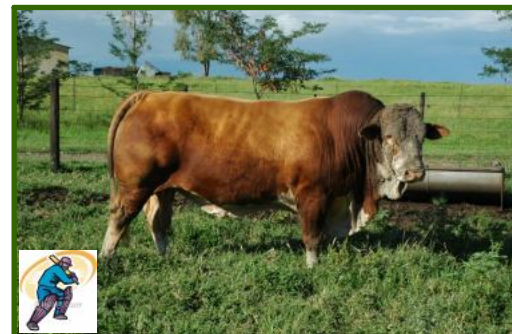

WC0062C Wisp Will Enos (Vice Captain)

Stats

B.M. +1.1
200 +10
400+ 14
600 +25
Milk +4

Traditionally your best batsman occupies the No 4 position. You need a true master and in this bull we have all those qualities. Enos is our highest revenue earner selling sons such as Zorro, Socrates, Enoc and Plato. A worthy No 4